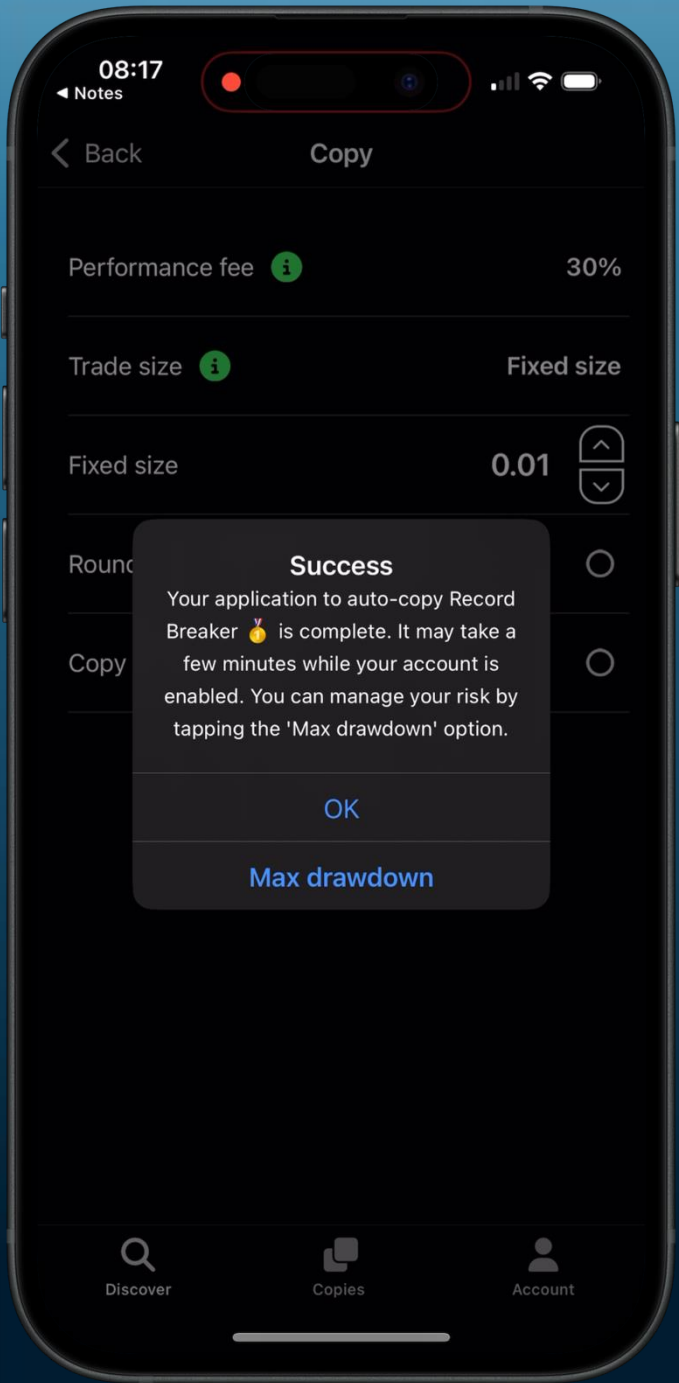

Potential Copier clicks on the link

The Copier will then be directed to the App. If they are already logged in the app will open the specific strategy in question.

If they are not logged in or do not have the app downloaded. Once they create and login and enter the app they will automatically be redirected to the strategy that they were referred to