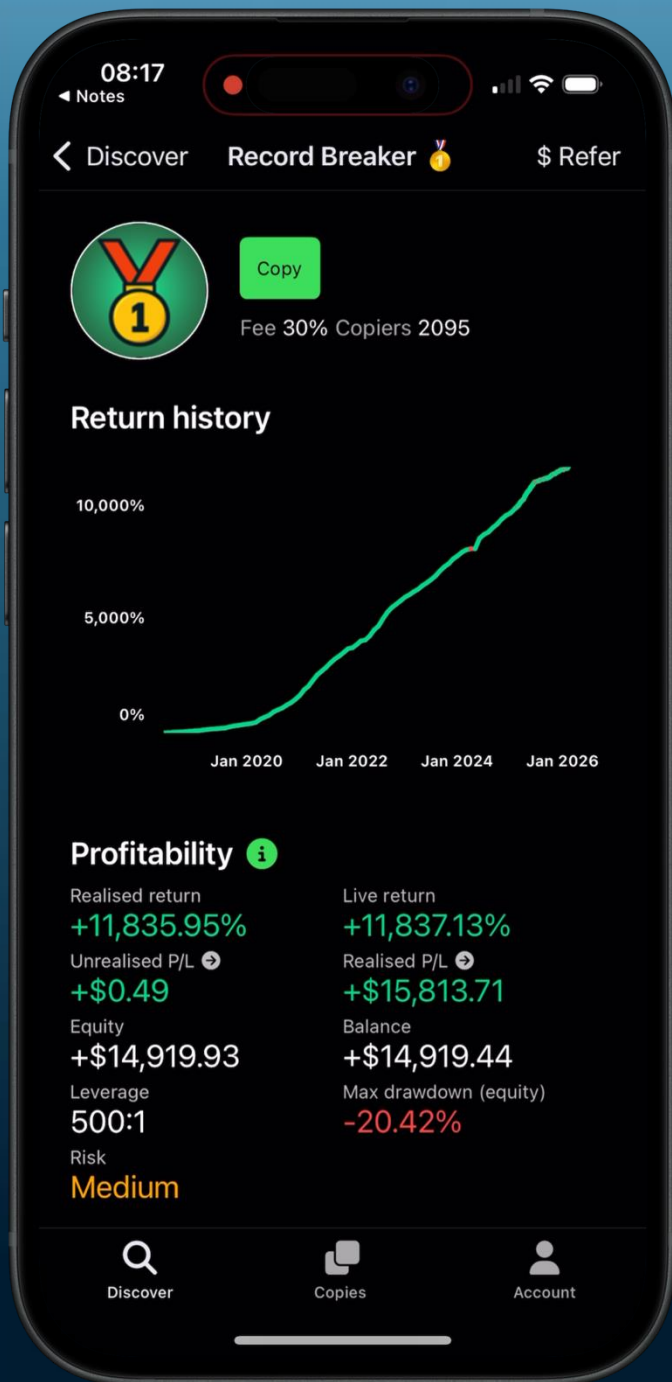

The Copier will then be directed to the App. If they are already logged in the app will open the specific strategy in question.

If they are not logged in or do not have the app downloaded. Once they create and login and enter the app they will automatically be redirected to the strategy that they were referred to